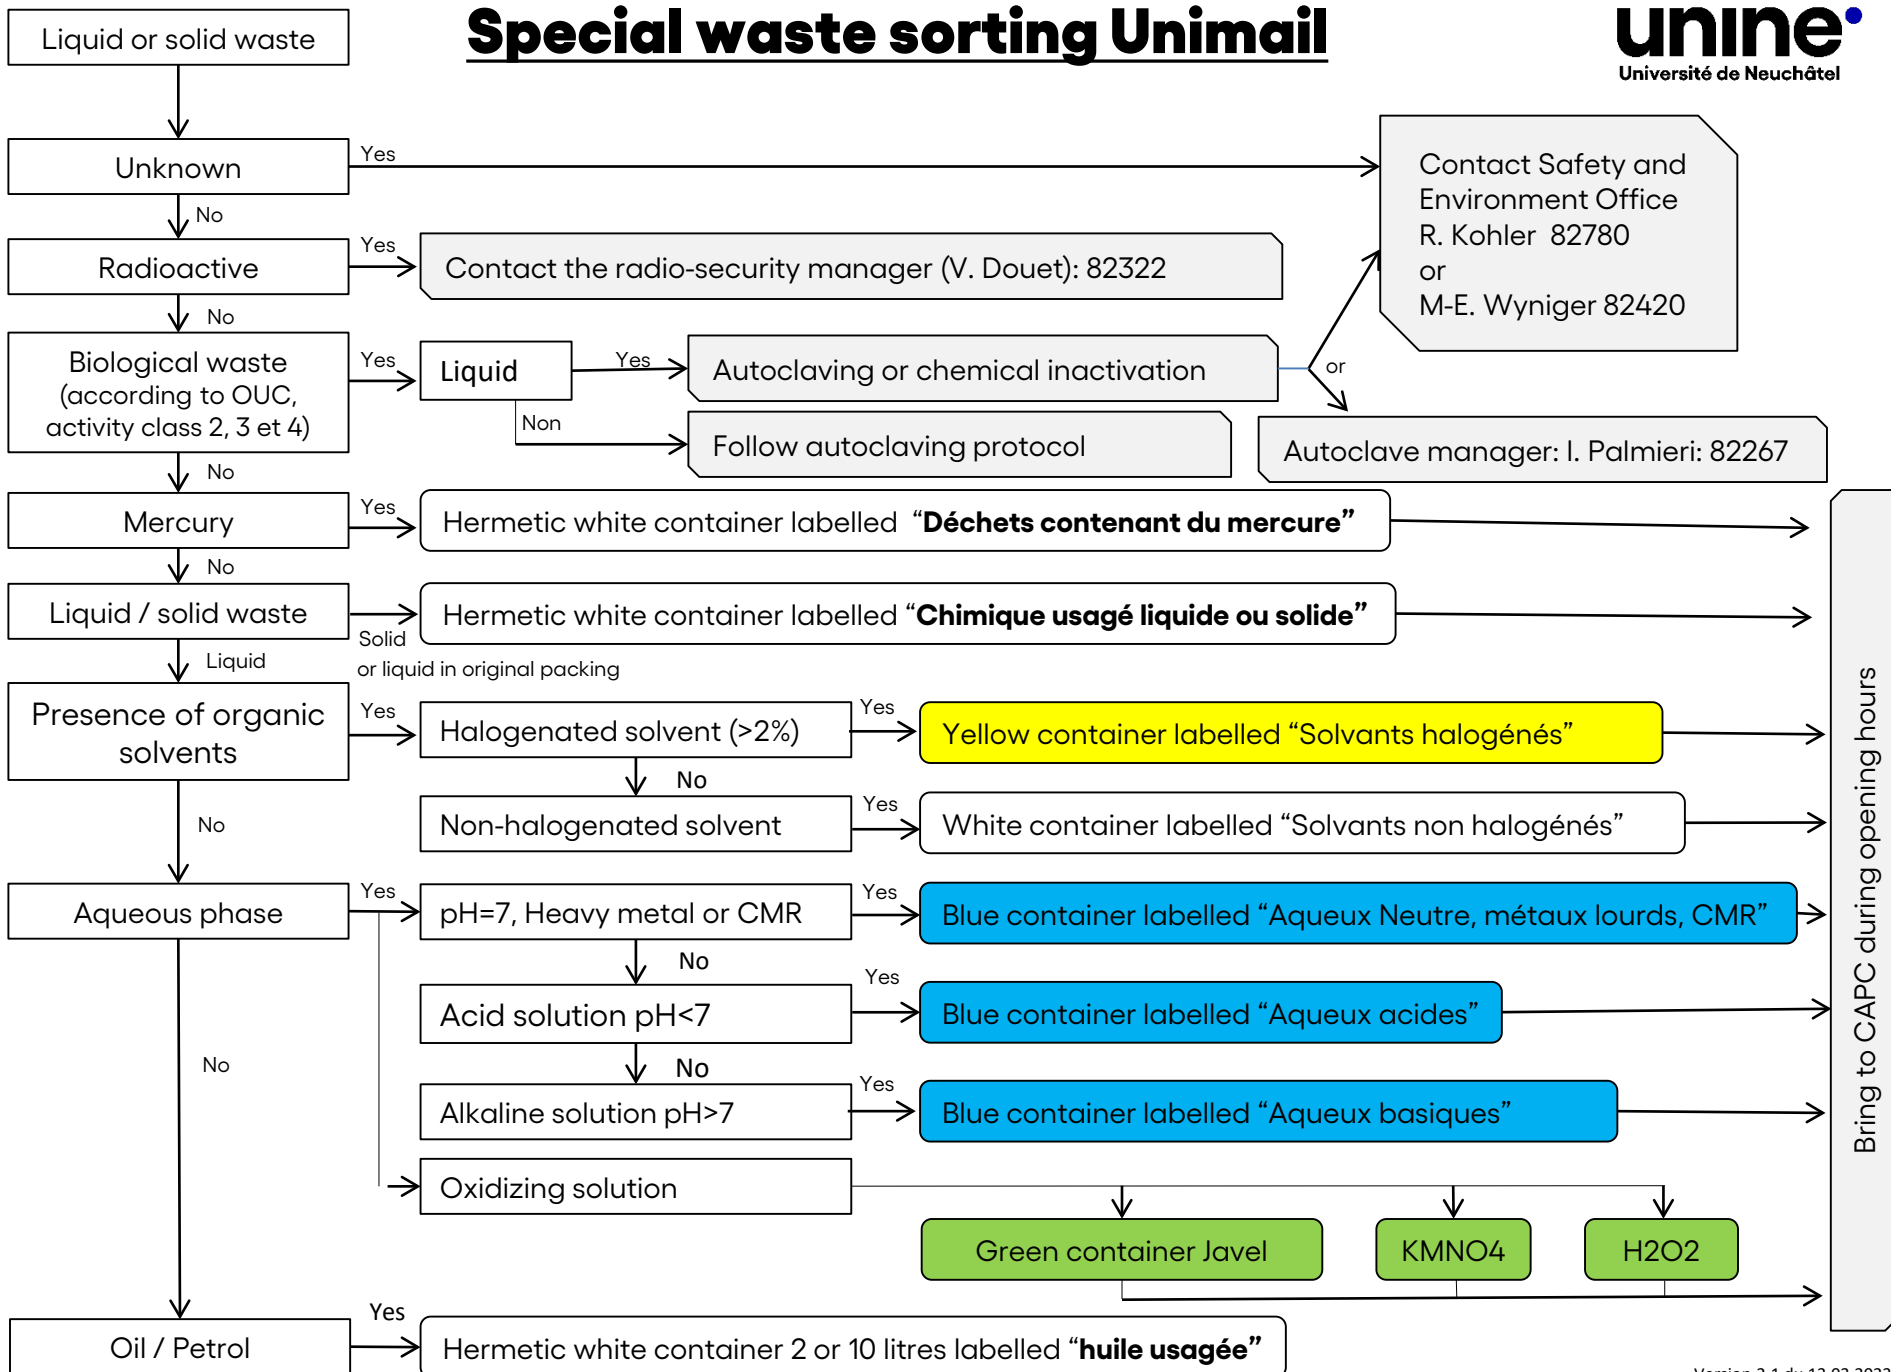

Special waste sorting Unimail

Other wastes

If in doubt, contact the Safety and Environment Office R. Kohler 82780 or M-E. Wyniger 82420