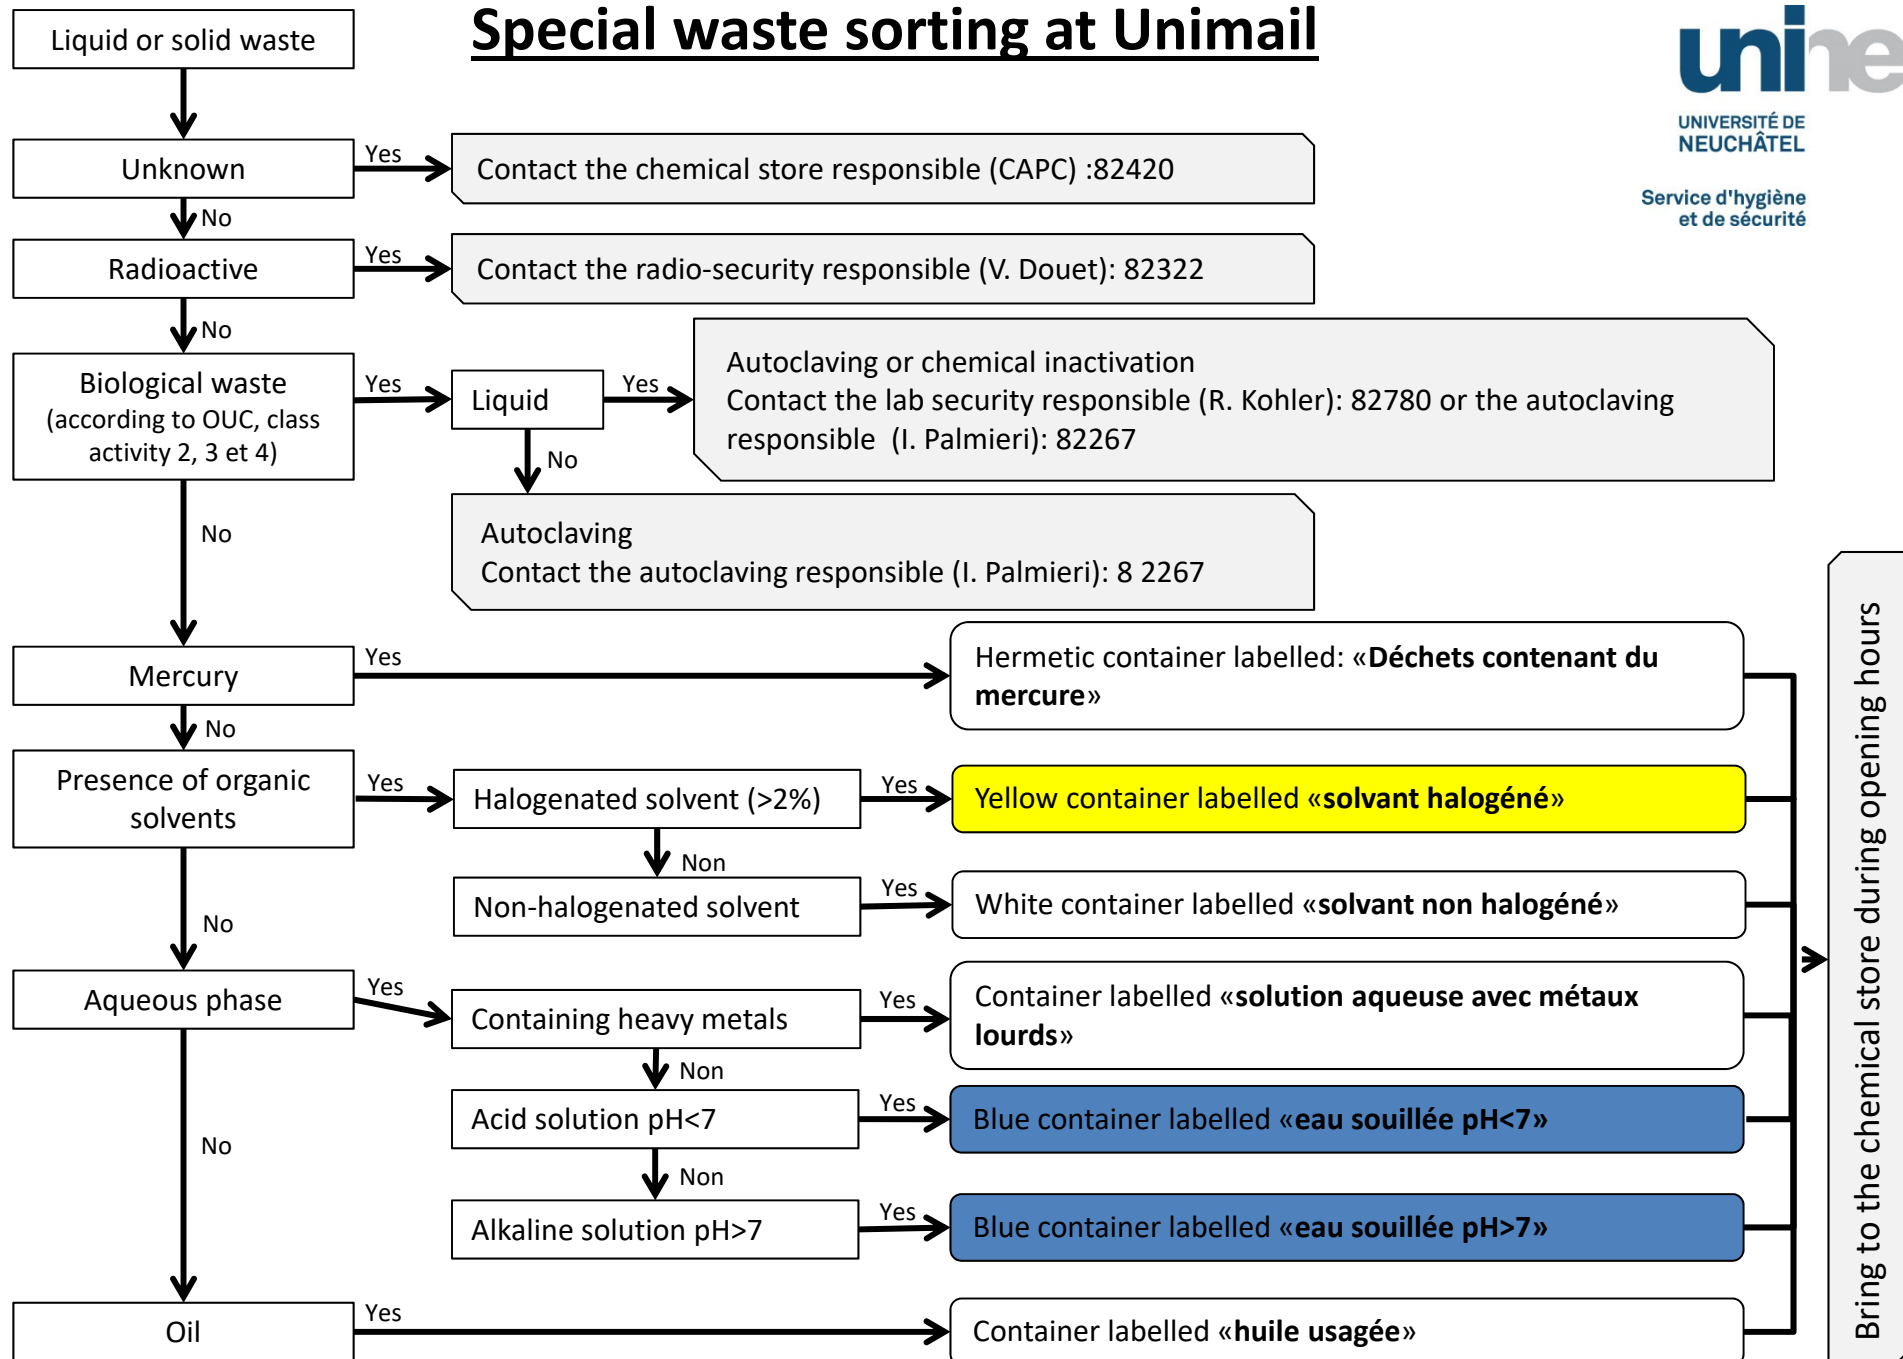

Special waste sorting at Unimail

Other wastes

If in doubt, please contact the lab security responsible (8 27 80)